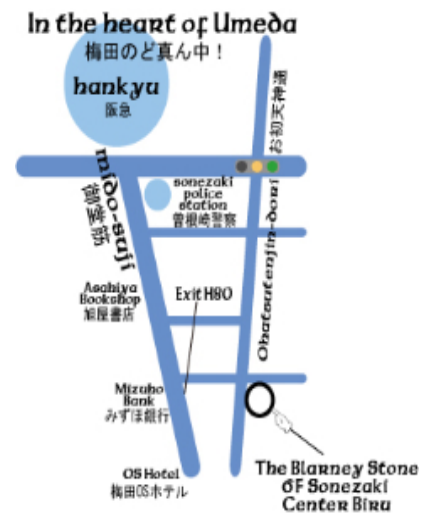

K Y O T O
 O S
 B A
 E Kansai Bonenkai K
 N A R A

2013 all-Kansai JALT
Bonenkai -- Pub Quiz

Blarney Stone Irish Pub Umeda

Dec. 14 (Sat.) 6-9pm

(Quiz 7-8pm, live band from 9:30pm~)

Come for a friendly & free pub quiz matchup amongst Kobe-Kyoto-Nara-Osaka JALT members, with **questions about both JALT and the Kansai area** in general.... Bring your own **teams of 3-4 people**, or come solo and join with others to make a team upon arrival.

Will you answer the all-Kansai JALT PUB QUIZ challenge, at 7pm on Sat. Dec. 14th, at the Blarney Stone Irish Pub in Umeda?